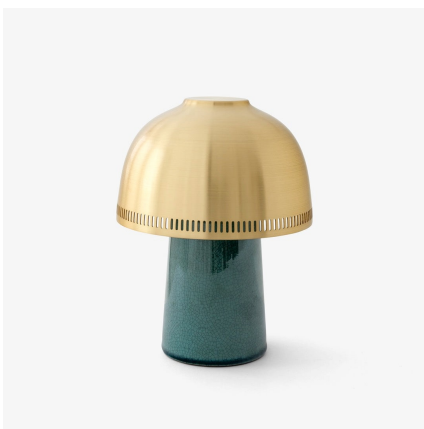

**Como Portable Lamp
SC53**
Brass
AT-83512096
Retail: \$ 450.00

**Como Portable Lamp
SC53**
Bronzed Brass
AT-83512095
Retail: \$ 365.00

**Como Portable Lamp
SC53**
Red Brown
AT-83512002
Retail: \$ 365.00

**Como Portable Lamp
SC53**
Stone Blue
AT-83512003
Retail: \$ 365.00

Raku Portable Lamp SH8
Blue Green and Brass
AT-23101601
Retail: \$ 430.00

Raku Portable Lamp SH8
Beige Grey and Bronzed
AT-23101691
Retail: \$ 430.00