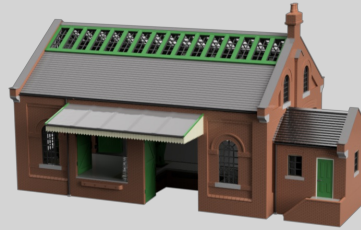

HM805A - LMS Station
Building N Scale
N 1:148

HM806A - LNER
Goods Shed N Scale
N 1:148

£ 29.99