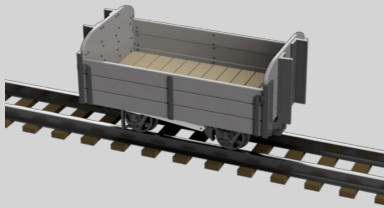

FP753A – Light Railway
Wagon 009 Gauge

£ 6.99