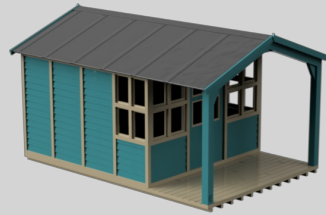

**£ 87.99**

FC010C – 6x Low  
Relief Terrace House  
Pack OO Scale  
OO 1:76

**£ 65.99**

FC010E – 6x Low Relief  
Terrace House Pack  
OO Scale  
OO 1:76

**£ 65.99**

FM000A –  
Cabin/Garden Shed  
OO/HO Scale  
OO 1:76