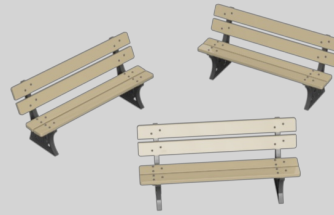

G0602B - GWR 6ft
Platform Benches
TT120/3mm Scale
TT 1:120

£ 2.99