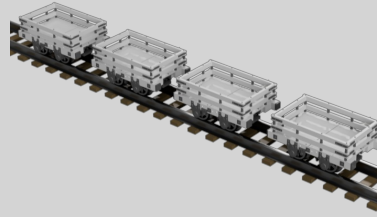

# OO Scale - 1:76 Rolling Stock

FP752A – Talyllyn  
Wagon Pack 009  
Gauge

£ 12.99

FP752B – Talyllyn Slate  
Wagon Pack 009  
Gauge

£ 12.99

FP752C – Ffestiniog  
Slate Wagon Pack 009  
Gauge

£ 12.99

FP752E –  
Ffestiniog/Talyllyn  
Slate Wagon Loads  
009...