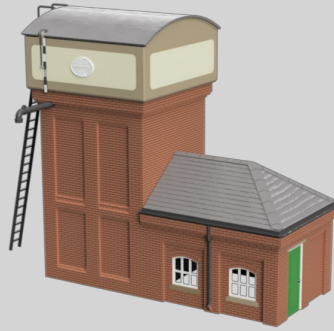

FM808A – GWR Water Tower OO/HO Scale
OO 1:76

£ 24.99