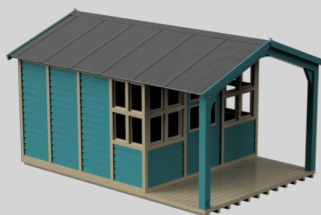

£ 59.99

GC010C - 6x Low Relief Terrace House Pack  
TT120/3m...  
TT 1:120

£ 59.99

GC010E - 6x Low Relief Terrace House Pack  
TT120/3m...  
TT 1:120

£ 59.99

GM000A - Cabin/Garden Shed  
TT120/3mm Scale  
TT 1:120