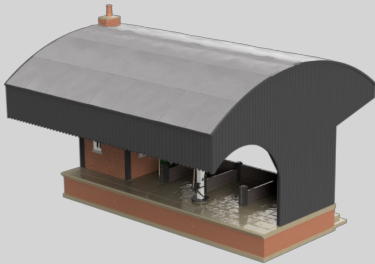

£ 29.99

HM807A - Coal  
Loading Stage N Scale  
N 1:148

£ 22.99

HM808A - GWR Water  
Tower N Scale  
N 1:148

£ 9.99

HM809A - LMS Signal  
Box N Scale  
N 1:148

£ 16.99

HM809B - LMS Signal  
Box N Scale  
N 1:148