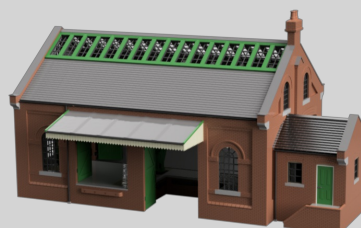

FM805A – LMS Station
Building OO/HO Scale
OO 1:76
£ 19.99

FM806A – LNER Goods
Shed OO/HO Scale
OO 1:76
£ 69.99