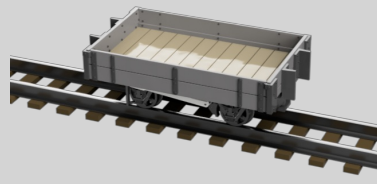

£ 2.99

FP753A – Light Railway  
Wagon 009 Gauge

£ 6.99

FP753B – Light Railway  
Wagon 009 Gauge

£ 6.99

FP753C – Light Railway  
Wagon 009 Gauge

£ 6.99

FP753D – Light Railway  
Wagon 009 Gauge