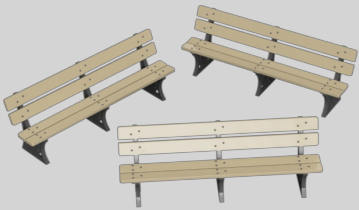

# OO Scale - 1:76 Accessories

F0400A – 6 Yard Skip  
OO/HO Scale  
OO 1:76

**£ 2.99**

F0400B – 8 Yard Skip  
OO/HO Scale  
OO 1:76

**£ 2.99**

F0402B – Portable  
Toilets OO/HO Scale  
OO 1:76

**£ 2.99**

F0601A – Luggage  
OO/HO Scale  
OO 1:76

**£ 2.99**

F0602A – GWR 8ft  
Platform Benches  
OO/HO Scale  
OO 1:76

**£ 2.99**

F0602B – GWR 6ft  
Platform Benches  
OO/HO Scale  
OO 1:76

**£ 2.99**

F0602C – LNER 8ft  
Platform Benches  
OO/HO Scale  
OO 1:76