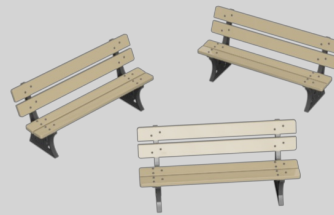

# N Scale - 1:148 Accessories

H0400B - 8 Yard Skip  
N Scale  
N 1:148

**£ 1.99**

H0402B - Portable  
Toilets N Scale  
N 1:148

**£ 1.99**

H0602A - GWR 8ft  
Platform Benches N  
Scale  
N 1:148

**£ 1.99**

H0602B - GWR 6ft  
Platform Benches N  
Scale  
N 1:148