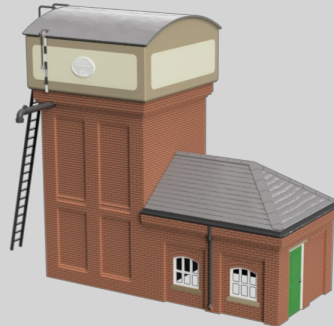

£ 29.99

HM807A - Coal  
Loading Stage N Scale  
N 1:148

£ 22.99

HM808A - GWR Water  
Tower N Scale  
N 1:148

£ 9.99

HM809A - LMS Signal  
Box N Scale  
N 1:148

£ 16.99

HM809B - LMS Signal  
Box N Scale  
N 1:148