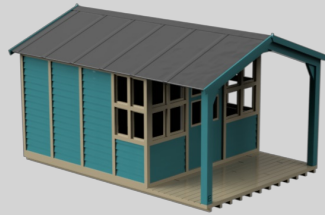

HM000A - Cabin/Garden Shed N Scale N 1:148