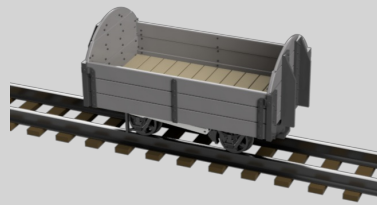

FP753C – Light Railway
Wagon 009 Gauge

FP753D – Light Railway
Wagon 009 Gauge

£ 6.99

£ 6.99