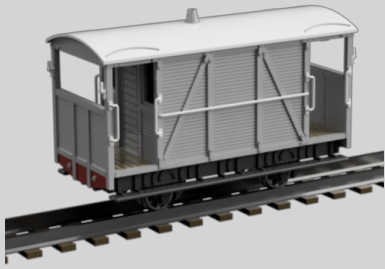

OO Scale - 1:76 Rolling Stock

FP755A - C&MLR
Brake Van 009 Gauge
£ 9.99