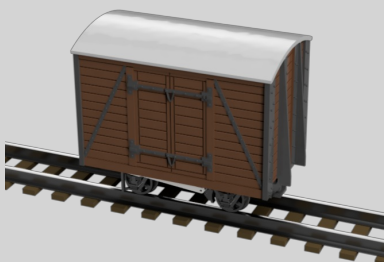

FP753E – Light Railway
Wagon 009 Gauge