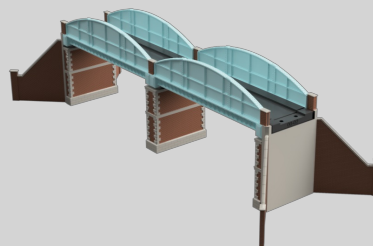

FM911 – Single Track Curved Brick Viaduct
OO Scale
OO 1:76

FM912 – Single Track Girder Bridge OO Scale
OO 1:76

£ 46.99