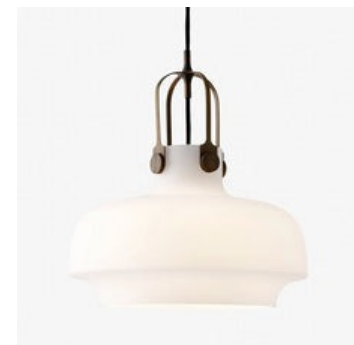

Copenhagen Pendant
SC7
Opal / Bronze suspension
AT-136749A136
Retail $ 810.00