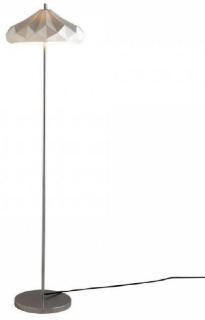

Drop Three Pendant - Matte
BT-FP333NM
\$ 999.00

Exterior

Exterior Bracket Light -
Canted, Round
BT-DP7680/GM/CL/CCR (NO US)
\$ 989.00

Exterior Bracket Light -
Right Angle
Galvanized - Clear Glass
BT-DP7680/GA/CL
\$ 755.00

Exterior Bracket Light -
Right Angle
Galvanized - Frosted Glass
BT-DP7680/GA/FR
\$ 755.00

Exterior Bracket Light -
Right Angle
Bronze - Clear Glass
BT-DP7680/GM/CL
\$ 999.00

Exterior Bracket Light -
Right Angle
Bronze - Frosted Glass
BT-DP7680/GM/FR
\$ 999.00

Fin

Fin Horizontal Pendant
BT-FP560N
\$ 779.00

Fin Pendant - Extra Large
BT-FP571N
\$ 1199.00

Fin Pendant - Large
BT-FP570N
\$ 689.00

Hatton

Hatton Floor Lamp No. 4
BT-FF567N
\$ 1335.00

Hatton Pendant - No. 2
BT-FP557N
\$ 985.00