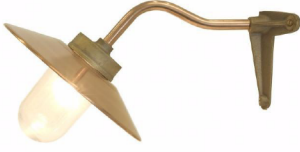

Cobb Rise & Fall Small
Pendant - Natural
BT-FP189N
\$ 575.00

Codie

Codie Rise & Fall Pendant -
Polished Aluminum
BT-FP536LP
\$ 675.00

Drop

Drop One Grouping of
Eleven Pendant - White
Gloss
BT-FP445N
\$ 4199.00

Drop Three Pendant - Matte
BT-FP333NM
\$ 999.00

Exterior

Exterior Bracket Light -
Canted, Round
BT-DP7680/GM/CL/CCR (NO US)
\$ 989.00

Exterior Bracket Light -
Right Angle
Galvanized - Clear Glass
BT-DP7680/GA/CL
\$ 755.00