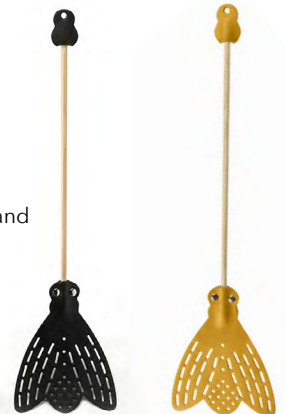

Ø 9.8" x H 9.8"

**ES-BNmini-BK**  
Black

**ES-BNmini-RD**  
Red

**ES-BNmini-WH**  
White

**Fly Swatter**  
\$36.00

- Design by Tammo Likki 1989
- Handmade in Finland
- Packed 10

H 21.7" x W 5.5"

**ES-FL01**  
Black leather

**ES-FL03**  
Tan leather

essey

**Illusion Table**

Design by John Brauer • 4 mm thick PMMA • Handmade in Germany

**\$475.00**  
**ES-GRILL-C**  
Clear  
Ø 17.3" x H 20"

**\$520.00**  
**ES-GRILL-ICE**  
Ice  
Ø 17.3" x H 20"