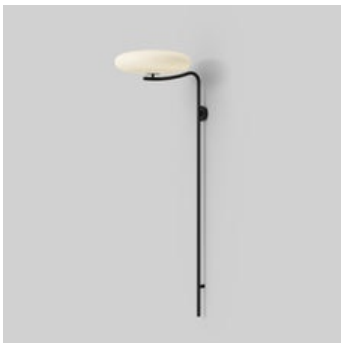

Dark Burnished Brass - Orange Diffuser

ST-T03-T12-10BO

Retail \$ 2160.00

Model
548

Polished Brass - Azure Diffuser

ST-T03-T12-101A

Retail \$ 2160.00

Model 2065 Wall

White Diffuser - Black Cable

ST-T01-W31-00WW

Retail \$ 3200.00

Model
548

Polished Brass - Grey Diffuser

ST-T03-T12-101G

Retail \$ 2160.00

VV Cinquanta -
Floor