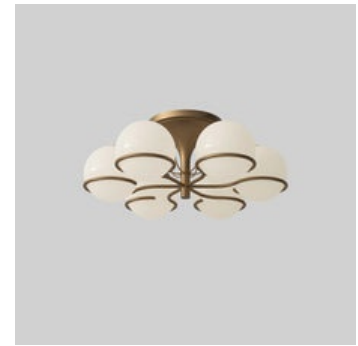

Model 2050 - Wire Suspension
Pearl Diffuser
ST-T12-S21-W00W
Retail \$ 2290.00

Astep

Model 2050 - Wire Suspension
Smoke Diffuser
ST-T12-S21-W00N
Retail \$ 2290.00

Model 2065
Black & White Diffuser - Black Cable
ST-T01-S33-OBBW
Retail \$ 2280.00

Model 238-2
Black
ST-T08-W21-M2B0
Retail \$ 1590.00

Model 238-2
Champagne
ST-T08-W21-M2D0
Retail \$ 1455.00

Model 2042 - 3 Opaline
Spheres
Black
T08-C21-M3B0
Retail \$ 4410.00

Model 2042 - 6 Opaline
Spheres
Black
T08-C21-M6B0
Retail \$ 5780.00