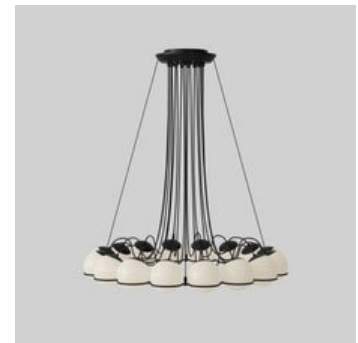

Model 2050 - Wire Suspension
Pearl Diffuser
ST-T12-S21-W00W
Retail \$ 2290.00

Astep

Model 2050 - Wire Suspension
Smoke Diffuser
ST-T12-S21-W00N
Retail \$ 2290.00

Model 2065
Black & White Diffuser - Black Cable
ST-T01-S33-OBBW
Retail \$ 2280.00

Model 238-2
Black
ST-T08-W21-M2B0
Retail \$ 1590.00

Model 238-2
Champagne
ST-T08-W21-M2D0
Retail \$ 1455.00

Model 2042 - 3 Opaline
Spheres
Black
T08-C21-M3B0
Retail \$ 4410.00

Model 2042 - 6 Opaline
Spheres
Black
T08-C21-M6B0
Retail \$ 5780.00

Model 2042 - 6 Opaline
Spheres
Champagne
T08-C21-M6D0
Retail \$ 5780.00

Model 2109-12-14
Black
ST-T08-S31-SCB0
Retail \$ 11000.00

Model 2109-12-14
Champagne
ST-T08-S31-SCD0
Retail \$ 11185.00

Model 2109-16-14
Black
ST-T08-S31-SGB0
Retail \$ 13500.00

Astep

Model 2109-16-14
Champagne
ST-T08-S31-SGD0
Retail \$ 13500.00

Model 2109-16-20
Champagne
ST-T08-S21-MGD0
Retail \$ 15900.00

Model 2109-16-20
Black
ST-T08-S21-MGB0
Retail \$ 15900.00

Model 2109-24-14
Black
ST-T08-S31-SOB0
Retail \$ 19000.00