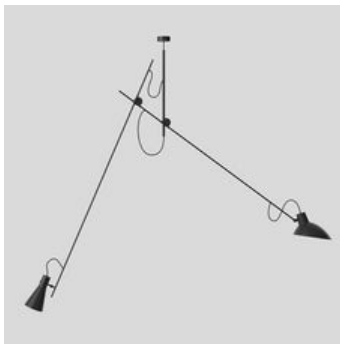

Black Reflector

ST-T02-F21-00BB

Retail \$ 1880.00

Astep

VV Cinquanta -
Floor
Yellow Reflector
ST-T02-F21-01BY
Retail \$ 1880.00

VV Cinquanta -
Suspension
Black Reflectors
ST-T02-S21-00BB
Retail \$ 3900.00

VV Cinquanta - Wall
Twin
Black Mount - Black Reflectors
ST-T02-W21-1BBB
Retail \$ 2700.00