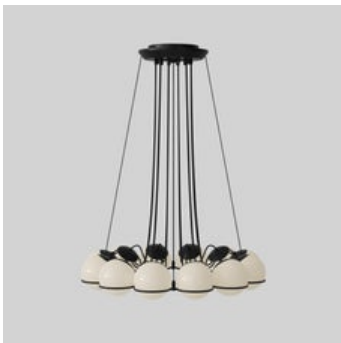

Model 2050 - Wire Suspension
Pearl Diffuser
ST-T12-S21-W00W
Retail \$ 2290.00

Astep

Model 2050 - Wire Suspension
Smoke Diffuser
ST-T12-S21-W00N
Retail \$ 2290.00

Model 2065
Black & White Diffuser - Black Cable
ST-T01-S33-OBBW
Retail \$ 2280.00

Model 238-2
Black
ST-T08-W21-M2B0
Retail \$ 1590.00

Model 238-2
Champagne
ST-T08-W21-M2D0
Retail \$ 1455.00

Model 2042 - 3 Opaline
Spheres
Black
T08-C21-M3B0
Retail \$ 4410.00

Model 2042 - 6 Opaline
Spheres
Black
T08-C21-M6B0
Retail \$ 5780.00

Model 2042 - 6 Opaline
Spheres
Champagne
T08-C21-M6D0
Retail \$ 5780.00

Model 2109-12-14
Black
ST-T08-S31-SCB0
Retail \$ 11000.00

Model 2109-12-14
Champagne
ST-T08-S31-SCD0
Retail \$ 11185.00

Model 2109-16-14
Black
ST-T08-S31-SGB0
Retail \$ 13500.00

Astep

Model 2109-16-14
Champagne
ST-T08-S31-SGD0
Retail \$ 13500.00

Model 2109-16-20
Champagne
ST-T08-S21-MGD0
Retail \$ 15900.00

Model 2109-16-20
Black
ST-T08-S21-MGB0
Retail \$ 15900.00

Model 2109-24-14
Black
ST-T08-S31-SOB0
Retail \$ 19000.00