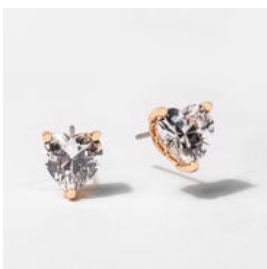

ORIGAMI OWL

VALENTINE'S DAY
JEWELRY COLLECTION

LIMITED EDITION | 2023

Valentine's Day Jewelry Collection by Origami Owl

Prism Heart
Herringbone Locket +
Crystal Heart Liner
SKU: SP2904

\$ 89.00

Tennis Bolo Bracelet
with Pink Emerald
Crystal + Liner
SKU: SP2907

\$ 72.00

Heart Dainty Chain +
Stud Earring Gift Set
SKU: SP2905

\$ 55.00

Pretty Pinks Crystal
Living Locket Gift Set
SKU: SP2906

\$ 72.00

Tennis Bolo Bracelet
with Pink Emerald
Crystal
SKU: BR1045

\$ 52.00

Prism Heart
Herringbone Locket
Necklace
SKU: LK1158

\$ 62.00

"SPREAD LOVE" Pink
Baguette Crystal Ring
SKU: RN1109

\$ 44.00

Silver Crystal Heart
Linear Earrings
SKU: ER2148

\$ 36.00

Rose Gold Crystal
Heart Stud Earrings
SKU: ER3142

\$ 28.00

Dainty Dangle Hearts
Chain
SKU: CN4058

\$ 34.00

Valentine's Day Jewelry Collection by Origami Owl

Rose Gold Rectangle Chain

SKU: CN7099

\$ 34.00

Pretty Pinks Crystal Living Locket Set

SKU: LK9175

\$ 38.00