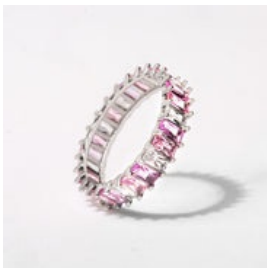

ORIGAMI OWL

VALENTINE'S DAY
JEWELRY COLLECTION

LIMITED EDITION | 2023

Valentine's Day Jewelry Collection by Origami Owl

Prism Heart
Herringbone Locket +
Crystal Heart Liner
SKU: SP2904

\$ 89.00

Tennis Bolo Bracelet
with Pink Emerald
Crystal + Liner
SKU: SP2907

\$ 72.00

Heart Dainty Chain +
Stud Earring Gift Set
SKU: SP2905

\$ 55.00

Pretty Pinks Crystal
Living Locket Gift Set
SKU: SP2906

\$ 72.00

Tennis Bolo Bracelet
with Pink Emerald
Crystal
SKU: BR1045

\$ 52.00

Prism Heart
Herringbone Locket
Necklace
SKU: LK1158

\$ 62.00

"SPREAD LOVE" Pink
Baguette Crystal Ring
SKU: RN1109

\$ 44.00

Silver Crystal Heart
Linear Earrings
SKU: ER2148

\$ 36.00

Rose Gold Crystal
Heart Stud Earrings
SKU: ER3142

\$ 28.00

Dainty Dangle Hearts
Chain
SKU: CN4058