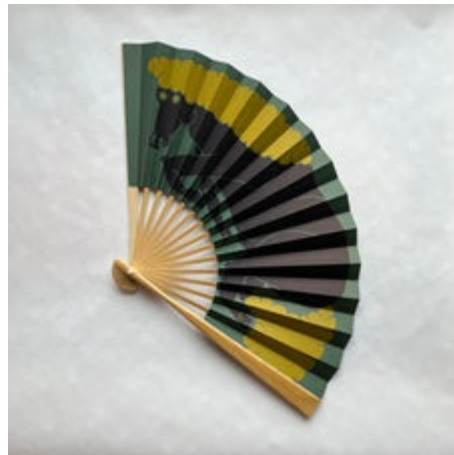

Japanese Zodiac Fan - Horse
SKU: IB-Fan-Horse
$ 48.00